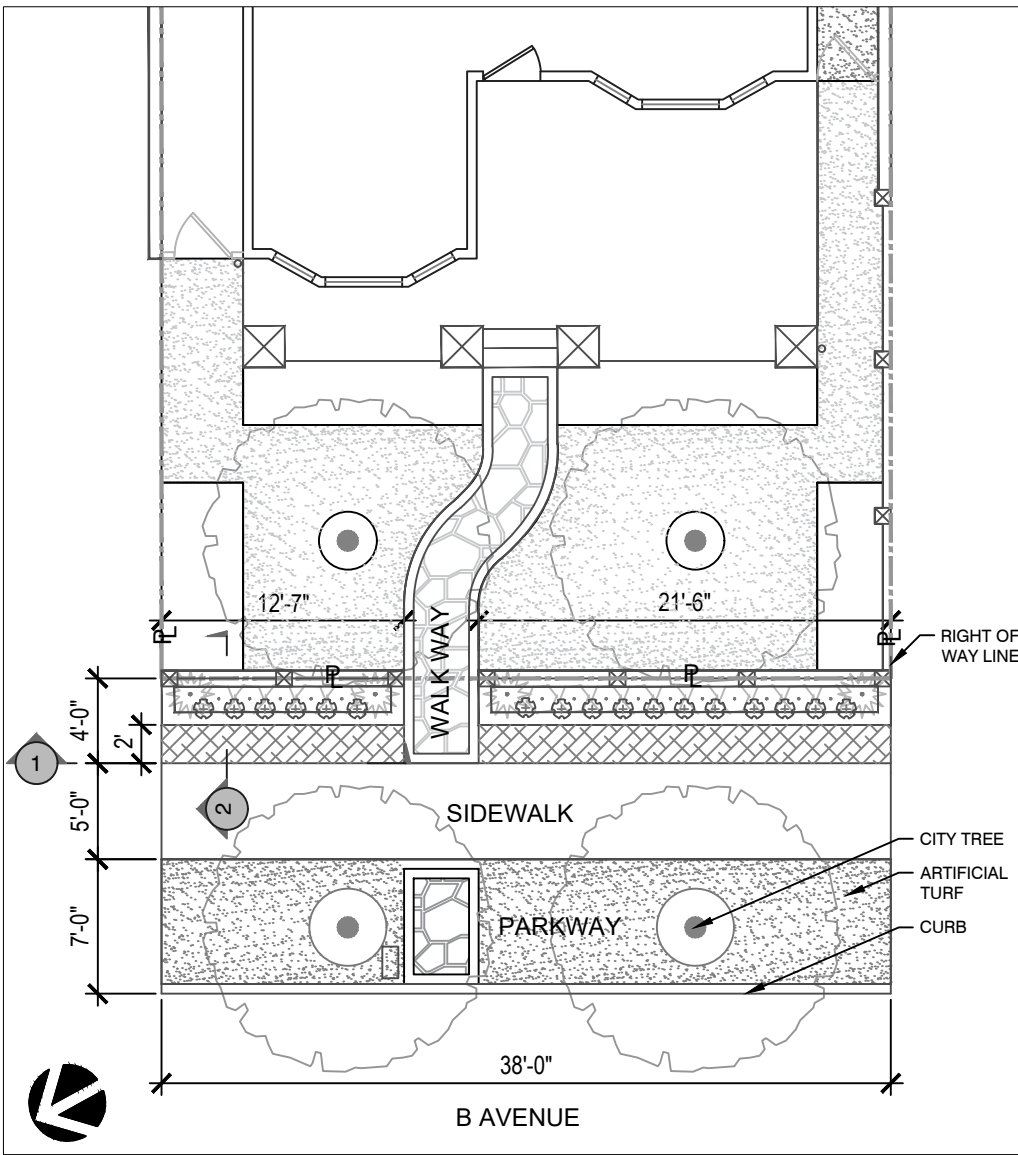

1 WALL PLANTER FRONT ELEVATION
1/2" = 1'-0"

2 WALL PLANTER SECTION
1/2" = 1'-0"

PLANT SCHEDULE

SYMBOL BOTANICAL / COMMON NAME

SHRUBS

-  Cordyline fruticosa `Red Sister`
Red Sister Ti Plant
-  Sansevieria trifasciata 'Laurentii'
Laurentii Snake Plant
-  Tradescantia x `Nanouk`
Nanouk Spiderwort

SHRUB AREAS

-  Asparagus densiflorus `Myers`
Myers Asparagus Fern

TORREY PINES
LANDSCAPE COMPANY

**417 B AVE.
CORONADO, CA**

ENCROACHMENT PERMIT NO.

APN#	536-321-04-00
DATE:	2-18-26
DRAWN BY:	LHJ