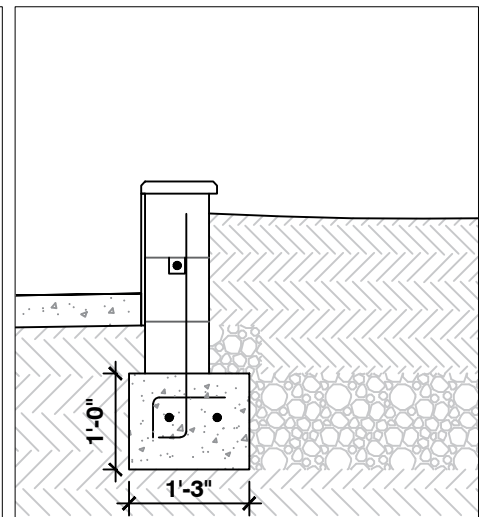

1 WALL PLANTER FRONT ELEVATION
1/2" = 1'-0"

2 WALL PLANTER SECTION
1/2" = 1'-0"

PLANT SCHEDULE

SYMBOL BOTANICAL / COMMON NAME

SHRUBS

-  Cordyline fruticosa `Red Sister`
Red Sister Ti Plant
-  Sansevieria trifasciata 'Laurentii'
Laurentii Snake Plant
-  Tradescantia x `Nanouk`
Nanouk Spiderwort